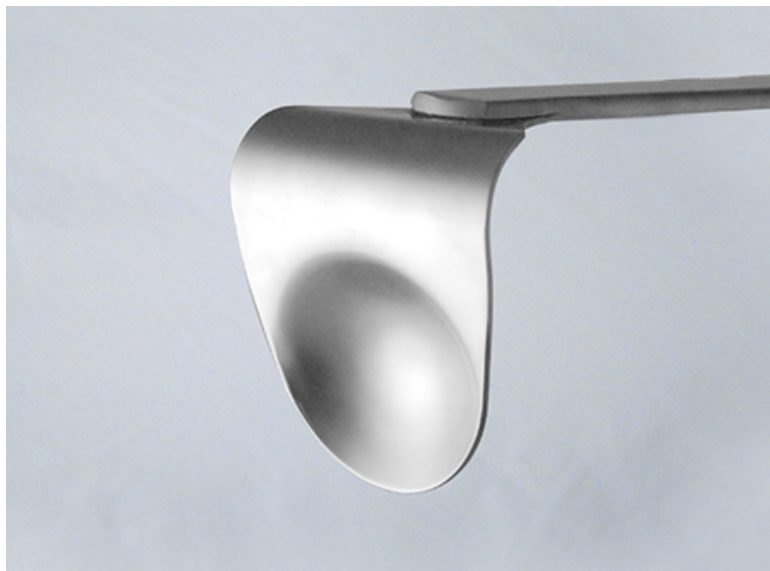

24-5823

Browne/Richardson Retractor, Standard

Browne/Richardson Retractor double-ended retractpr. Features a Browne deltoid retractor blade on one end and a 28x20 Richardson on the other.