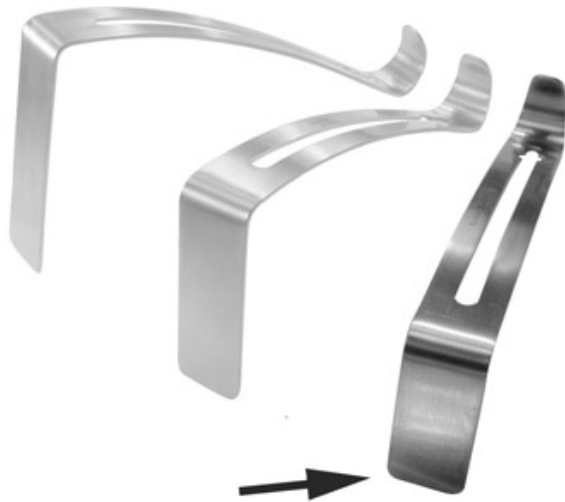

24-6173

MiddleArm/KölbeltRetr. 36 mm

- Middle Arm attaches to Kölbelt and R&P "Slide" (24-6162 and 24-6262)
- 20 mm wide blade
- Blade matches the 36 mm long side blades

Middle arm for Modified Kölbelt
Retractor, 20x36 mm