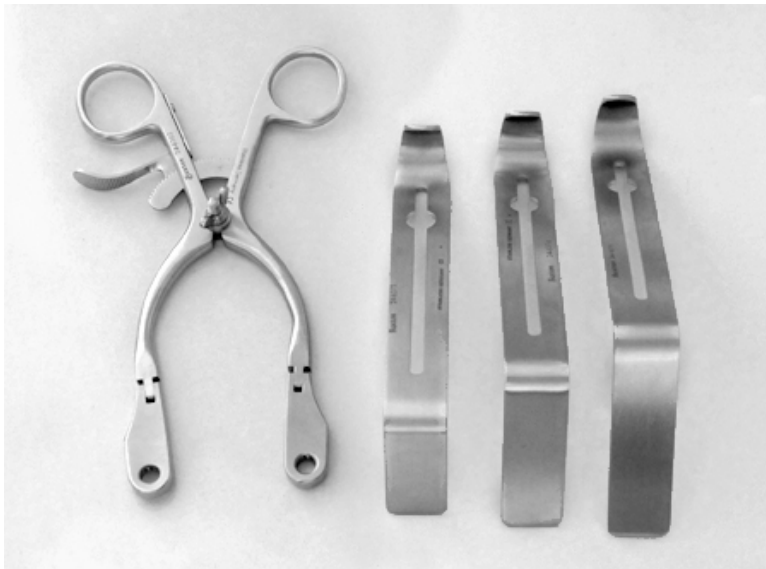

24-6361

Mod. Mini Open Retr, w/3ctr. blade

- Modified Mini-Open retractor frame with wingnut for holding Middle arm
- Includes one 36 mm deep Middle arm
- Includes one 53 mm deep Middle arm
- Includes one 68 mm deep Middle arm
- Side blades are sold separately
- Great set for those who already own side blades
- All items are components of Optimal Shoulder set (24-8500)

Modified Mini Open Retractor Frame
with 3 center blades