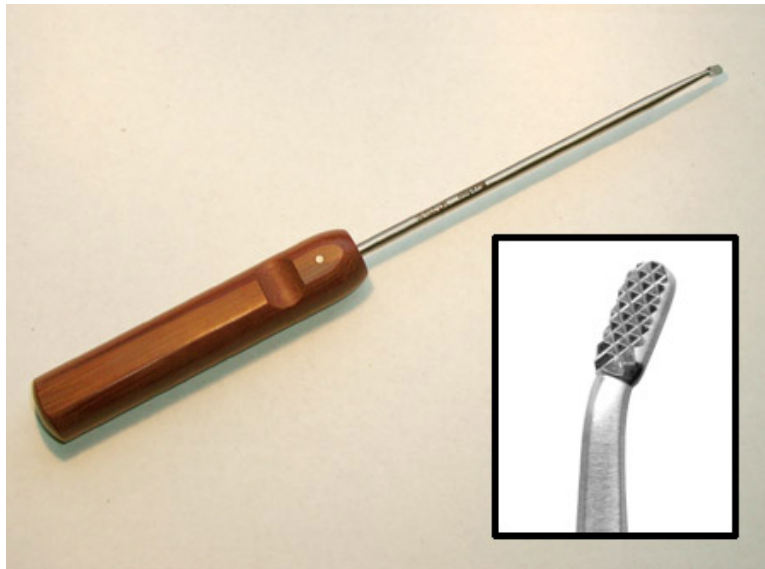

347-270-30

Arthro Rasp, 125mm, 30° distal

- Rasps
- 125mm fine

Arthroscopic Rasp, 125mm, 30°
footplate, distal face