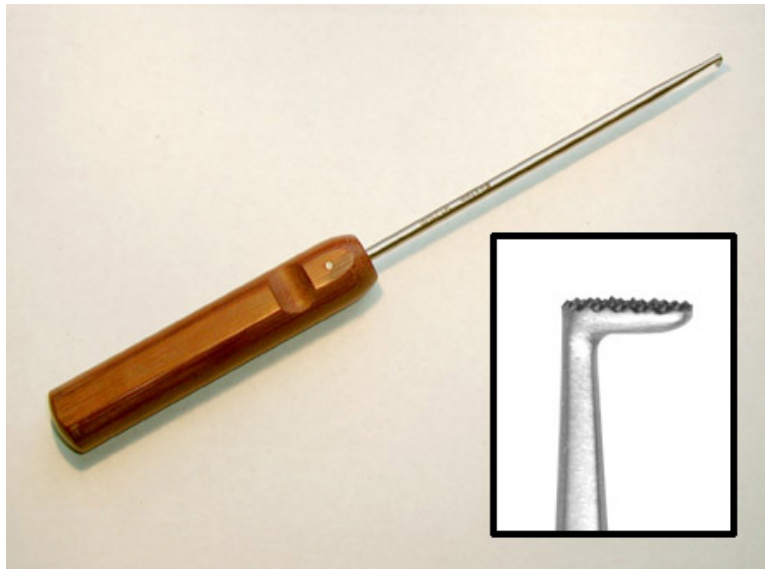

347-270-90

Arthro Rasp, 125mm, 90°, distal

- Rasps
- 125mm fine

Arthroscopic Rasp, 125mm, 90°
footplate, distal face