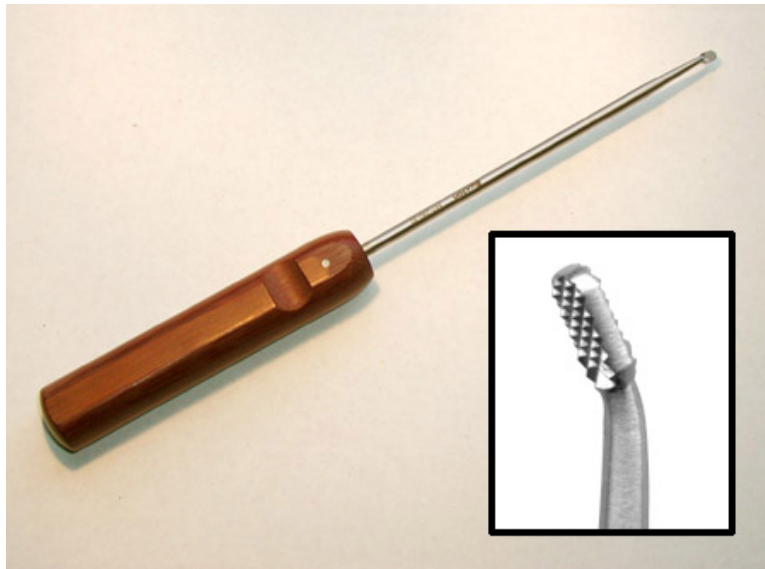

347-290-30

Arthro Rasp, 125mm 30°, 2-face

- Rasps
- 125mm fine

Arthroscopic Rasp, 125mm, 30°
footplate, Double face