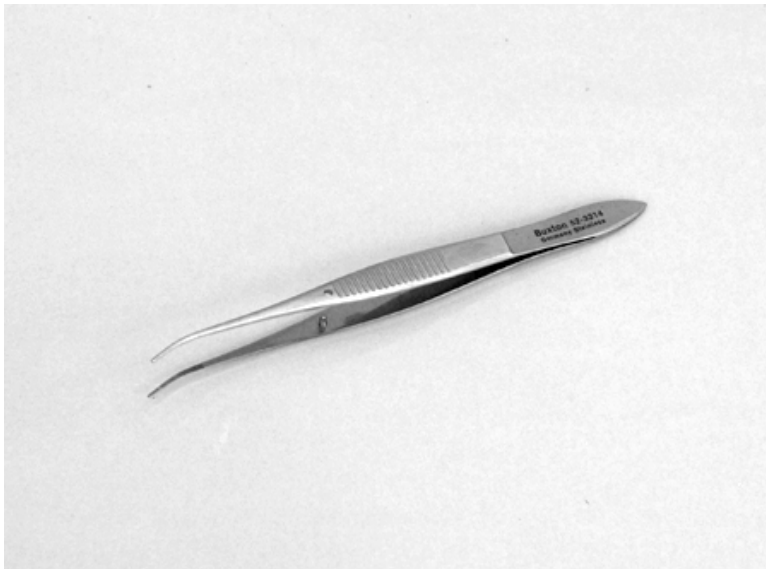

## 52-3314

Dressing Fcps, light cv, 10cm

- 100 mm length
- Serrated, fine tips
- Slender body
- Lightly curved

Dressing Forceps, light curve, 10cm