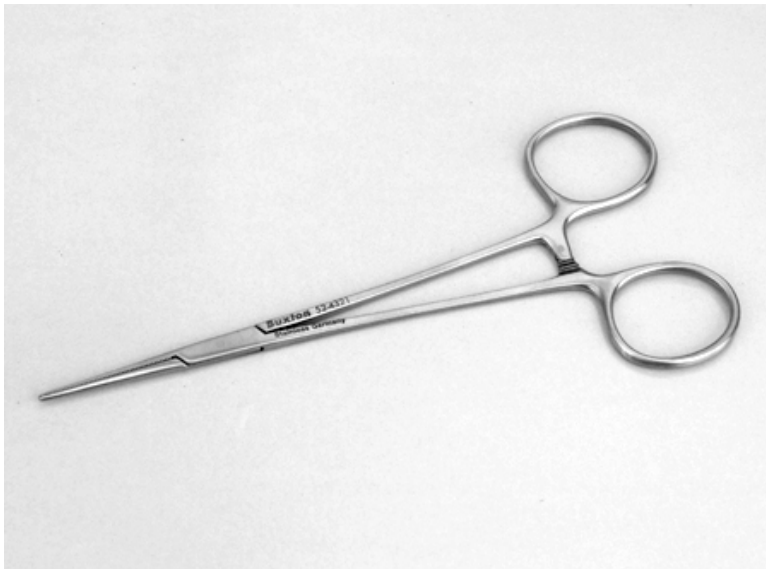

52-4321

Hemostat,x-del,150mm,straight

- Hemostats
- Hemostat Serrated

Hemostat, extra delicate, 150mm,
straight