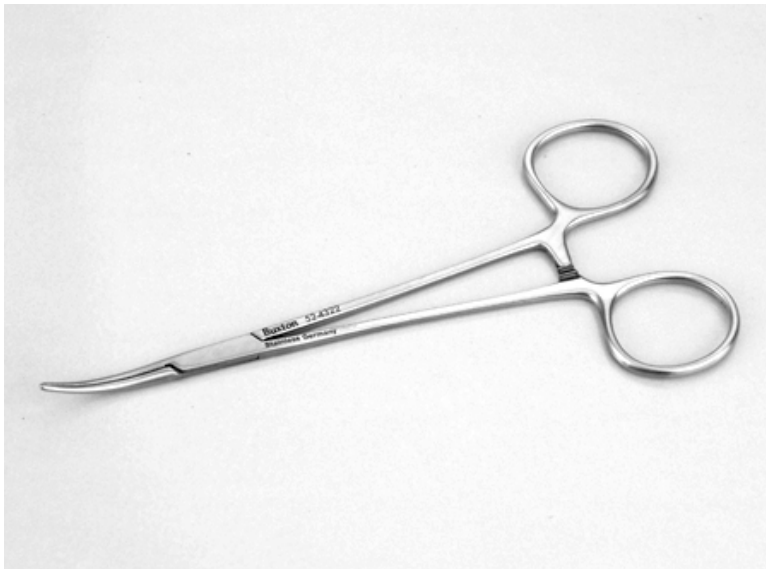

## 52-4322

Hemostat, x-del, 150mm, cvd

- Hemostats
- Hemostat Serrated

Hemostat, extra delicate, 150mm,  
curved