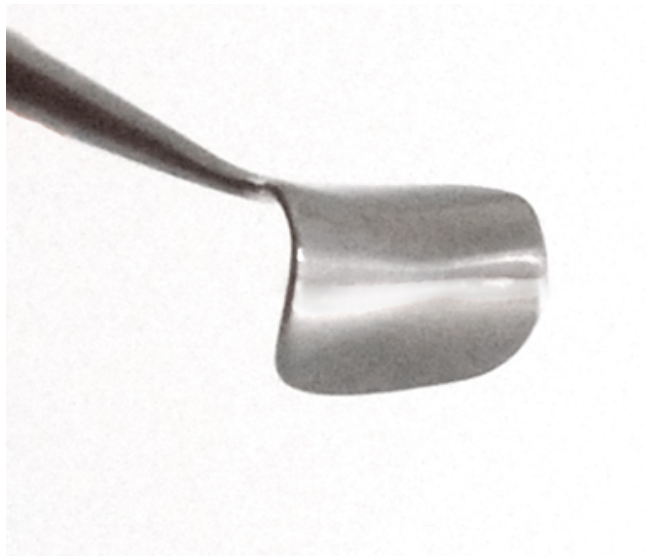

52-5543

Sq Hdl Blade Retr,solid,16mm

- 175 mm long
- Solid saddle blade
- Square Handle
- 16 mm wide blade
- 12 mm reach

Square Handle Blade Retractor,
175mm, solid, 16mm