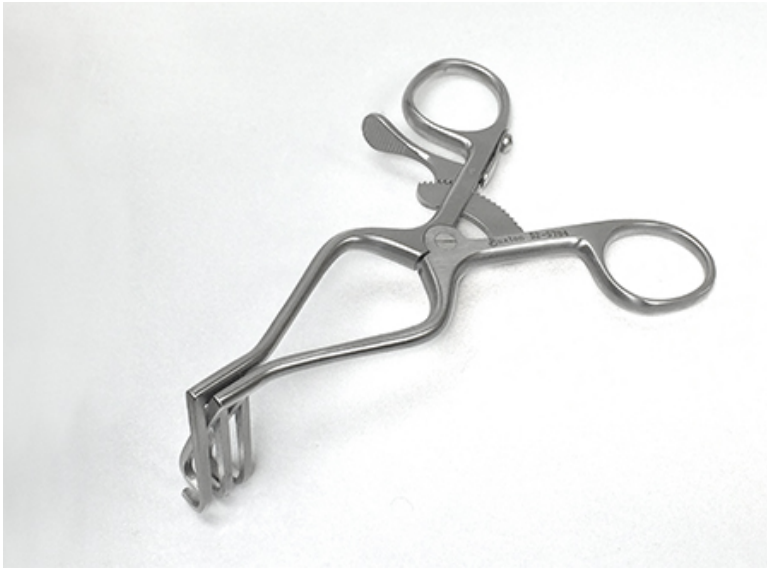

52-5784

Deep Weitlaner Retractor, 30mm deep, blunt prongs

- 105 overall length
- 2x3 interdigitating prongs
- 30 mm long, blunt prongs

Weitlaner Retractor, 30mm reach,
blunt prongs