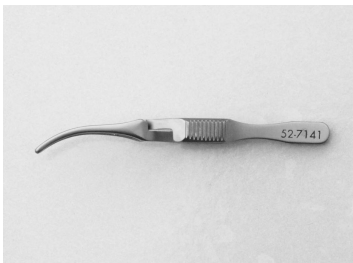

52-7141

Miniature Serrefine, light cv

- Overall length approximately 55 mm
- Fine inner serrations
- Long, light curve

Miniature Serrefine, light curve