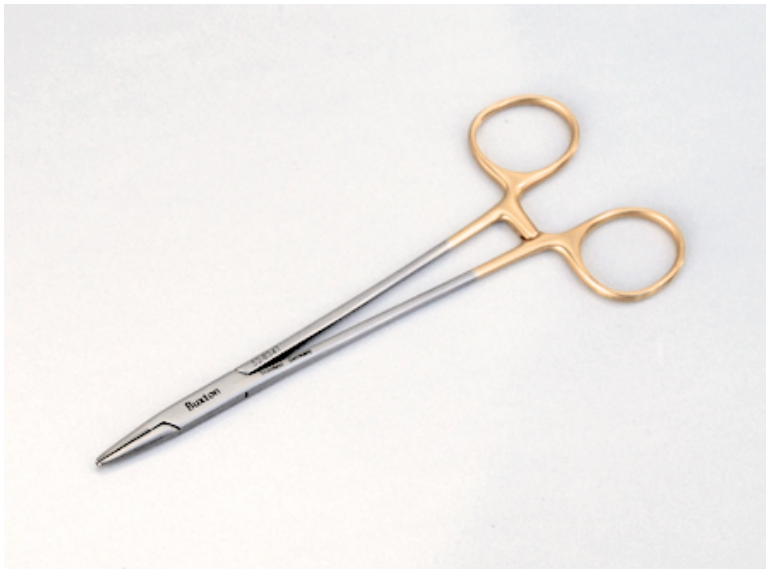

52-8341

Crile-Wood Ndl Hldr, 2.0mm c-j

- Overall length 160 mm
- Right Handed
- Standard frame
- Carbide insert with fine cross serrations
- Jaws tapering from 4.5 to 2 mm

Crile-Wood Needle Holder, 1.2x2.0mm
carbide jaws