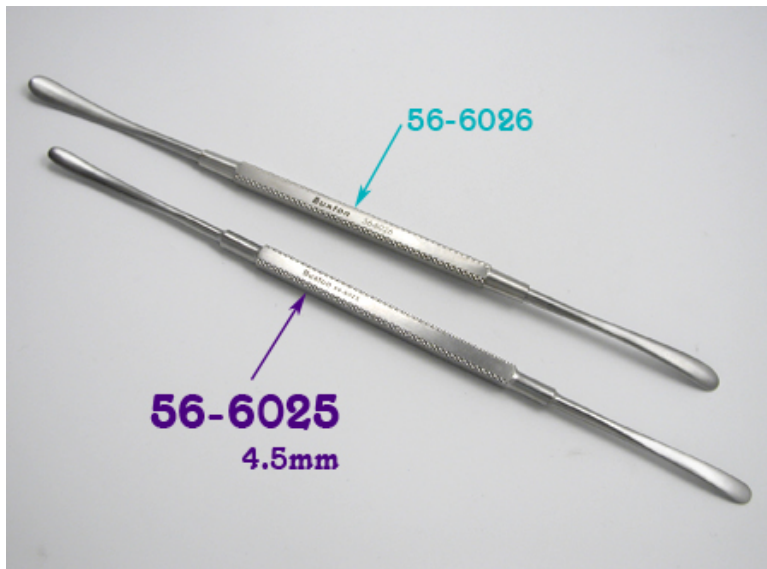

56-6025

Freer Elev/Dissec,sq Hdl,4.5mm

- 195 mm overall length
- Knurled square handle
- Sharp end, blunt end
- Lightly curving blade
- 4.5 mm wide blades

Freer Elevator/Dissector, square handle, 4.5mm