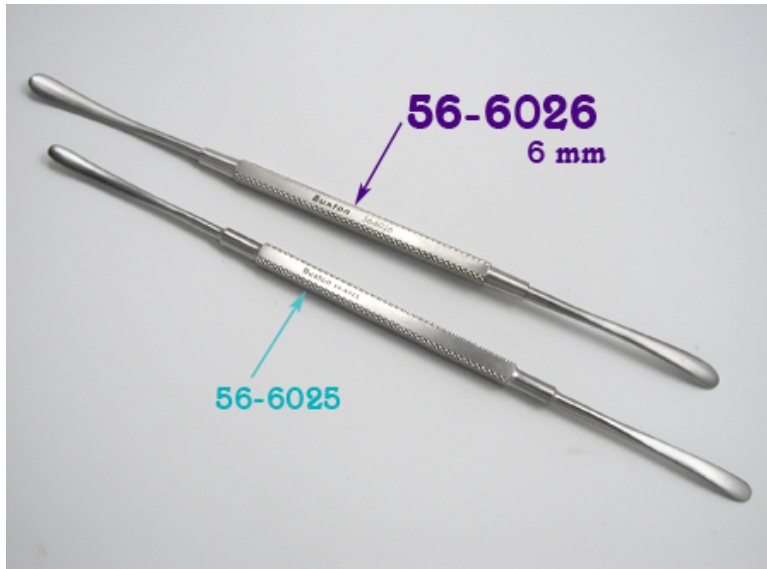

56-6026

Freer Elev/Dissec, sq hndl, 6mm

- 195 mm overall length
- Knurled square handle
- Sharp end, blunt end
- Lightly curving blade
- 6.0 mm wide blades

Freer Elevator/Dissector, square handle, 6.0mm