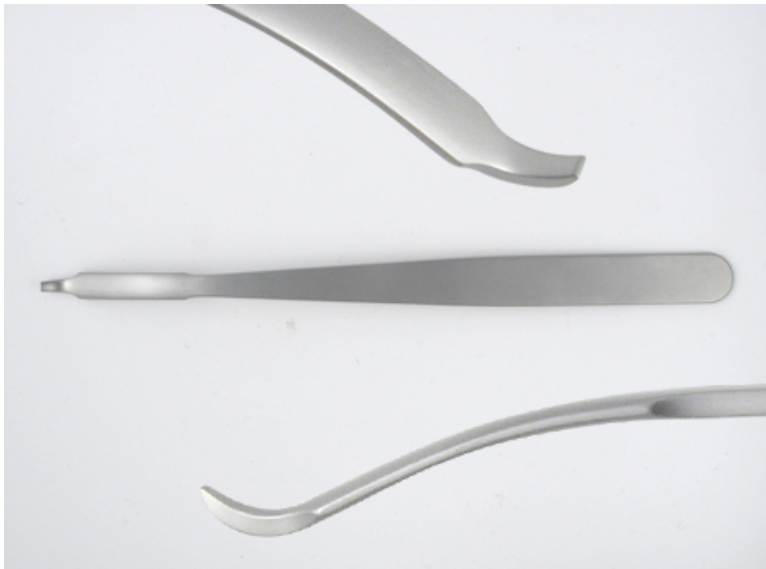

## 56-6082

Mini-Hohmann Elev, plain, 6mm

- 160 mm overall length
- 2 mm wide tip, 6 mm wide blade
- Flat smooth handle

Mini-Hohmann Elevator, plain, 6mm