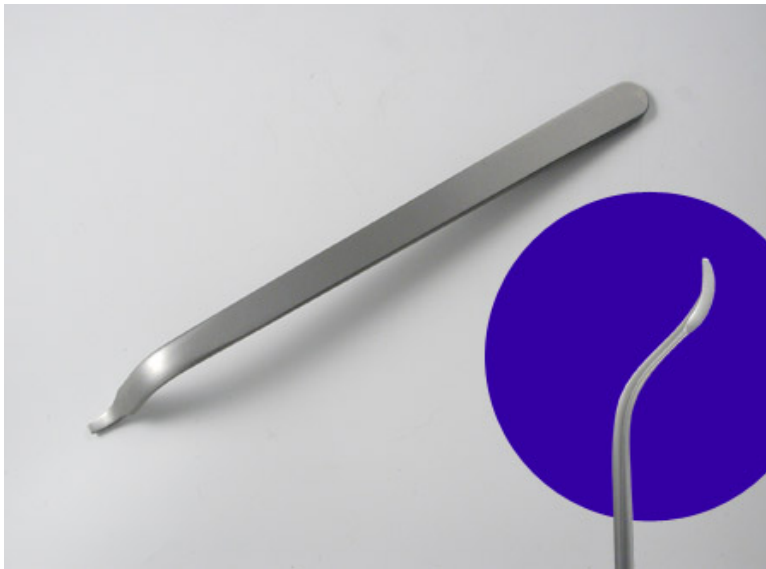

### Buck-Gramcko Elevator

- 155 mm overall length
- 2 mm wide tip; 7.5 mm wide blade
- Retro-curve

Buck-Gramcko Elevator