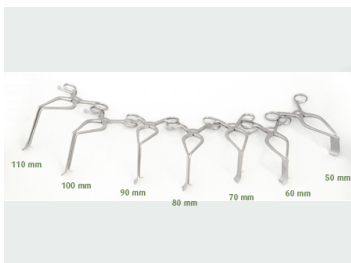

### Williams Retr, Right, 50x20mm

- Hemi-Laminectomy Retractor
- Blade on Right
- 20 mm wide blade with teeth
- Straight Hook on Left
- 50 mm deep blade

Williams Hemi-Laminectomy Retractor,  
Right, 50x20mm