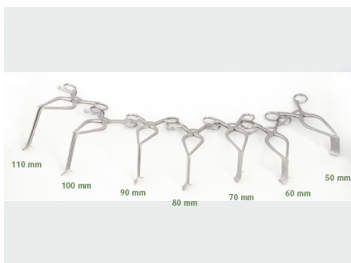

74-2546

Williams Retr, Right, 60x20mm

- Hemi-Laminectomy Retractor
- Blade on Right
- 20 mm wide blade with teeth
- Straight Hook on Left
- 60 mm deep blade

Williams Hemi-Laminectomy Retractor,
Right, 60x20mm