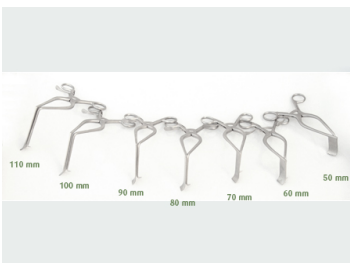

### Williams Retr, Right, 90x20mm

- Hemi-Laminectomy Retractor
- Blade on Right
- 20 mm wide blade with teeth
- Straight Hook on Left
- 90 mm deep blade

Williams Hemi-Laminectomy Retractor,  
Right, 90x20mm