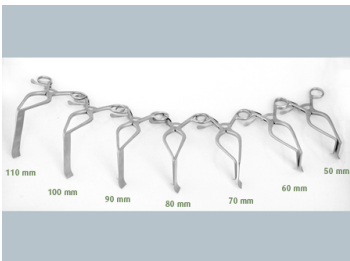

74-2555

Williams Retr, Left, 50x20mm

- Hemi-Laminectomy Retractor
- Blade on Left
- 20 mm wide blade with teeth
- Straight hook on Right
- 50 mm deep blade

Williams Hemi-Laminectomy Retractor,
Left, 50x20mm