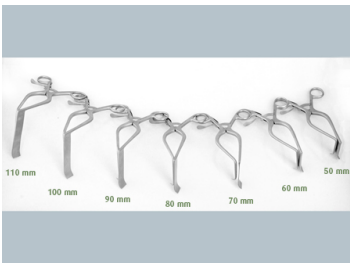

74-2556

Williams Retr, Left, 60x20mm

- Hemi-Laminectomy Retractor
- Blade on Left
- 20 mm wide blade with teeth
- Straight hook on Right
- 60 mm deep blade

Williams Hemi-Laminectomy Retractor,
Left, 60x20mm