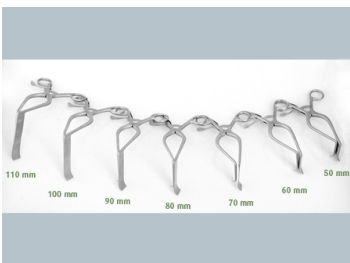

74-2557

Williams Retr, Left, 70x20mm

- Hemi-Laminectomy Retractor
- Blade on Left
- 20 mm wide blade with teeth
- Straight hook on Right
- 70 mm deep blade

Williams Hemi-Laminectomy Retractor,
Left, 70x20mm