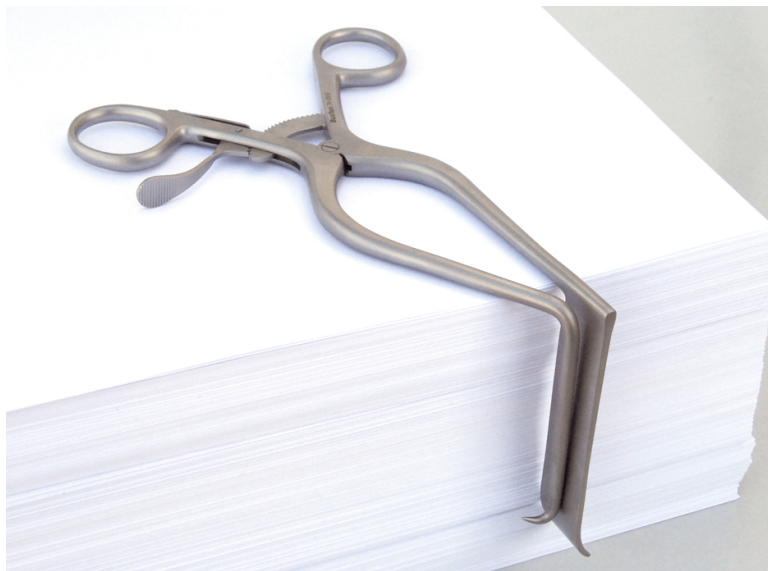

## 74-2559

### Williams Retr, Left, 90x20mm

- Hemi-Laminectomy Retractor
- Blade on Left
- 20 mm wide blade with teeth
- Straight hook on Right
- 90 mm deep blade

Williams Hemi-Laminectomy Retractor,  
Left, 90x20mm