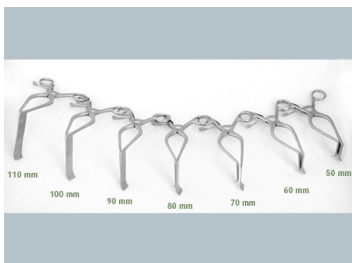

### Williams Retr, Left, 90x20mm

- Hemi-Laminectomy Retractor
- Blade on Left
- 20 mm wide blade with teeth
- Straight hook on Right
- 90 mm deep blade

Williams Hemi-Laminectomy Retractor,  
Left, 90x20mm