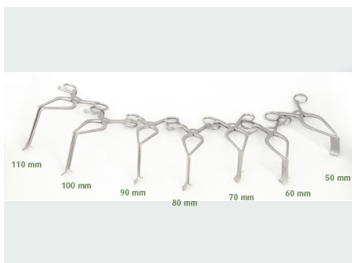

74-2560

Williams Retr, Right, 100x20mm

- Hemi-Laminectomy Retractor
- Blade on Right
- 20 mm wide blade with teeth
- Straight Hook on Left
- 100 mm deep blade

Williams Hemi-Laminectomy Retractor,
Right, 100x20mm