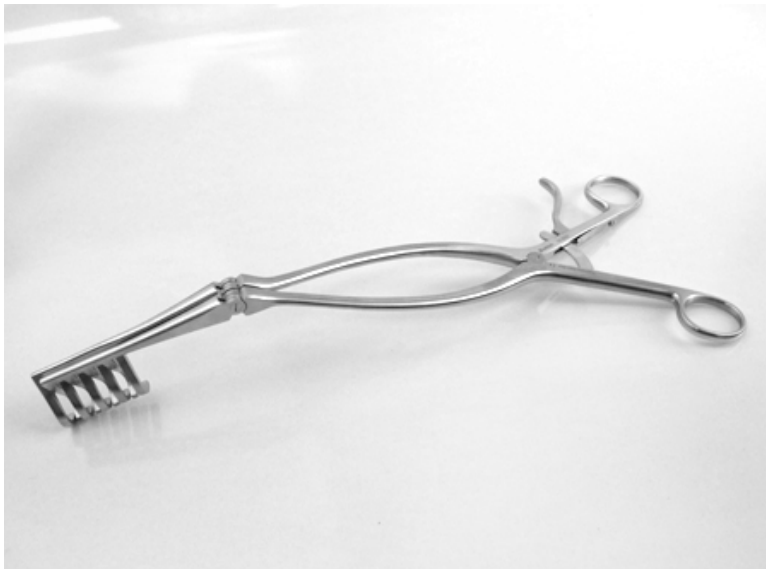

74-2622

Adson Retractor, blunt, 320x28

- 4x5 toothed blades
- Blunt
- Articulating arms

Adson Retractor, blunt, 320 x 28mm