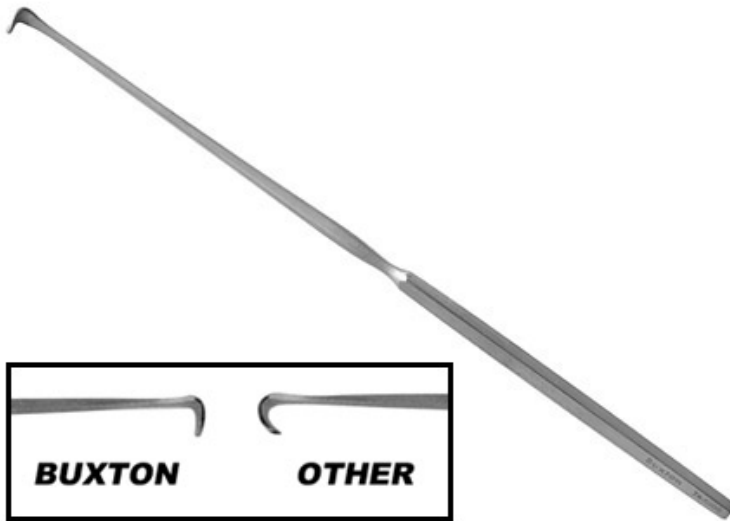

### Love Nerve Root Retr., straight

- Overall length: 206 mm
- Shaft beyond handle: 108 mm
- Blade width: 7 mm
- Blade depth: 5 mm
- Blade has no back curve to catch on the dura

**Love Nerve Root Retractor**

straight shaft