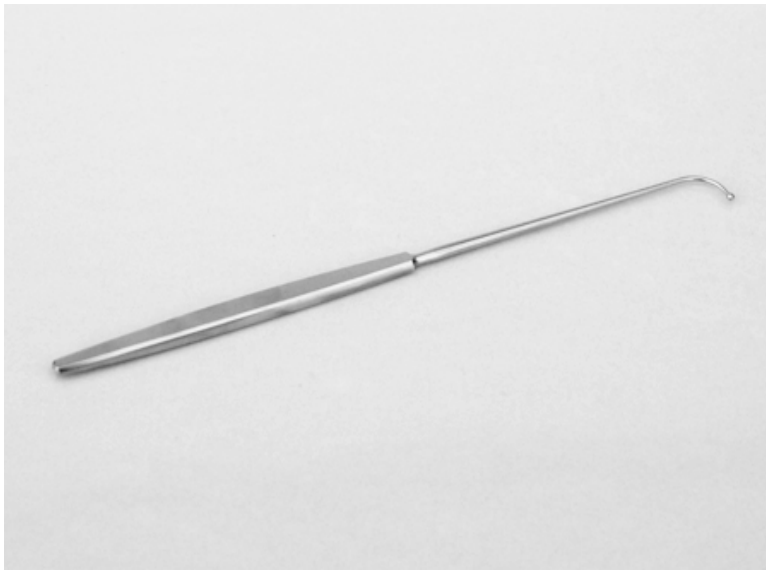

### Murphy Probe, light crv&ball

- 230 mm overall length
- 120 mm handle
- 110 mm shaft
- 14 mm curve depth
- 2.5 mm ball

Murphy Probe, with light curve & ball