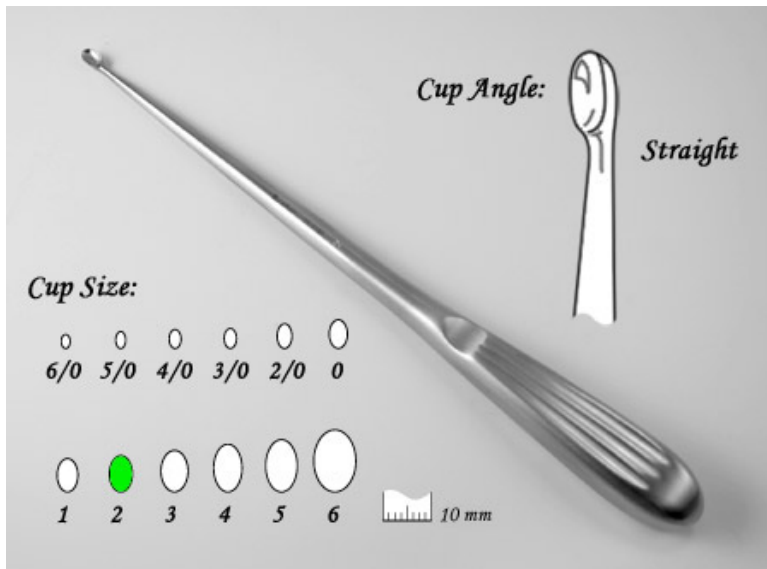

### Spinal Fusion Curette, str., 2

- Ribbed Hollow Handle
- 230 mm long
- Thumb indent for improved control and cup orientation
- Straight Cup
- Size #2

Spinal Fusion Curette, straight, 2