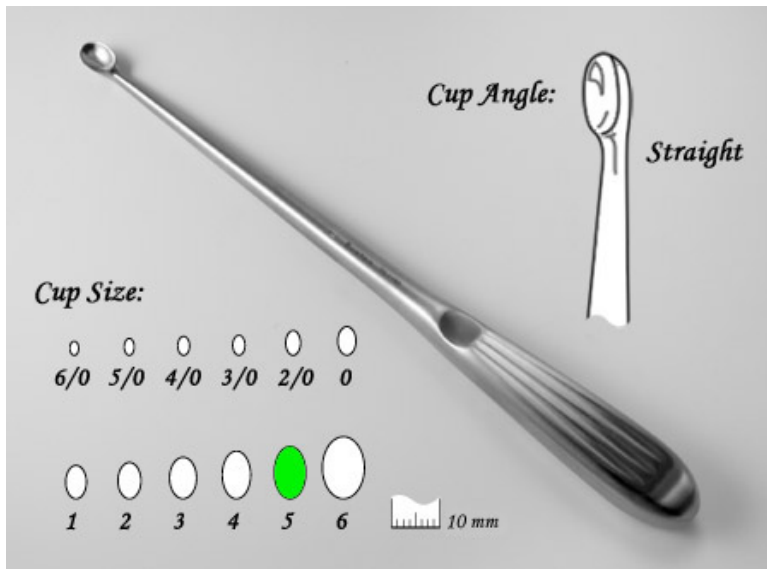

76-1168

Spinal Fusion Curette, str., 5

- Ribbed Hollow Handle
- 230 mm long
- Thumb indent for improved control and cup orientation
- Straight Cup
- Size #5

Spinal Fusion Curette, straight, 5