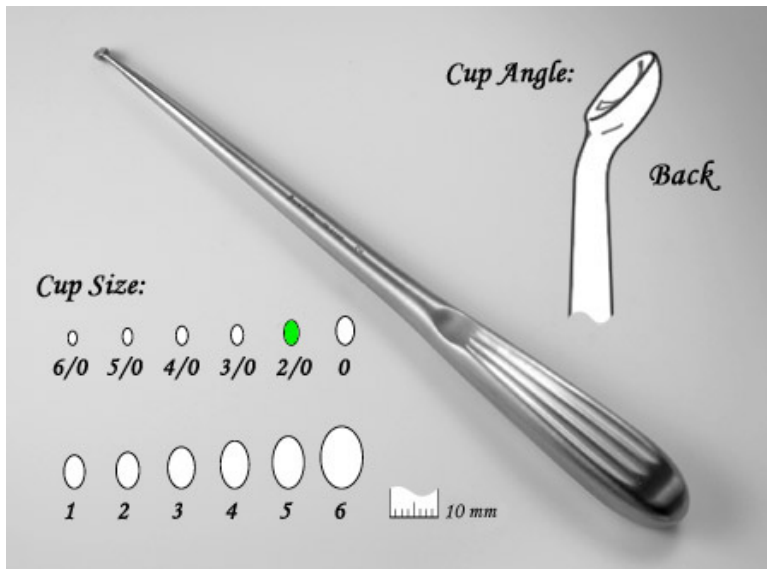

### Spinal Fusion Curette, retro, 00

- Hollow Ribbed Handle
- 230 mm long
- Thumb indent for improved control and cup orientation
- Angled Back Cup
- Size #00

Spinal Fusion Curette, retro angled, 00