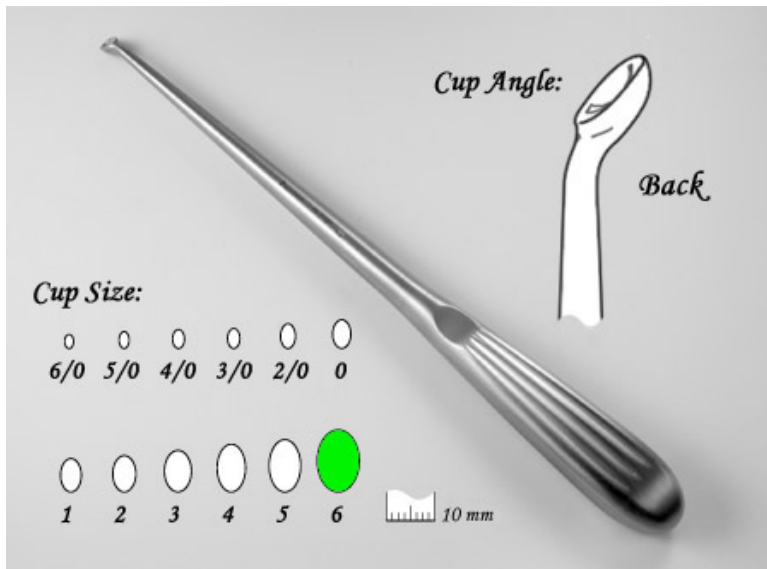

### Spinal Fusion Curette, retr, 6

- Hollow Ribbed Handle
- 230 mm long
- Thumb indent for improved control and cup orientation
- Angled Back Cup
- Size #6

Spinal Fusion Curette, retro-angled, 6