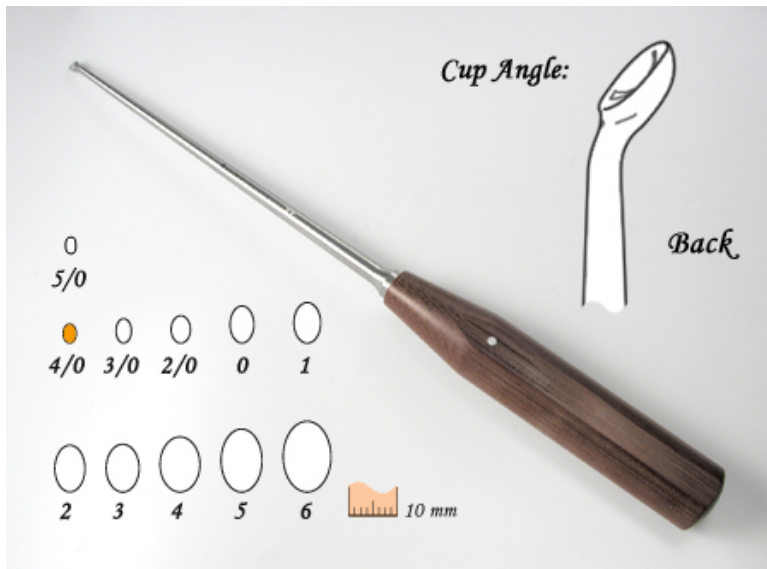

76-2715

Bone Curette, with linen phenolic handle, back angled, 270mm,

- 280 mm overall length
- Slender 160 mm long shaft
- "Slim Grip" Linen Phenolic Handle, 120mm long
- Back Angled Cup
- #0000 Cup size

Curette