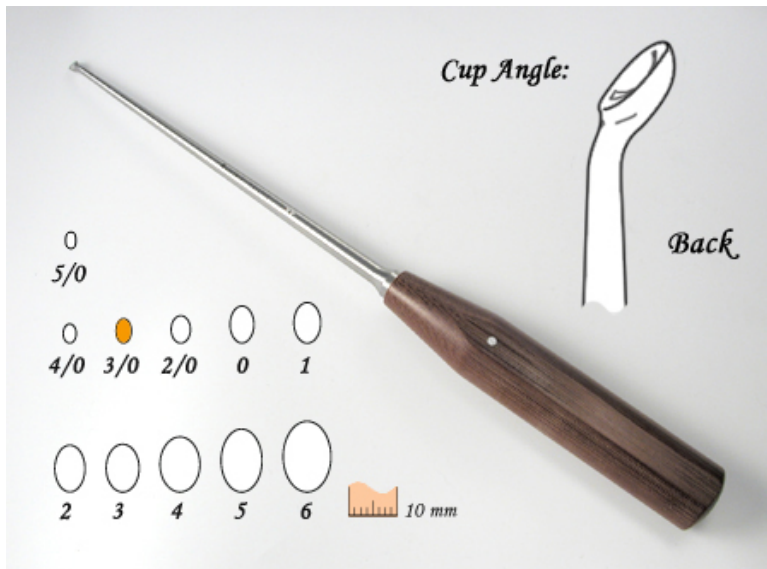

76-2735

Curette w/LP handle, back, 000

- 280 mm overall length
- Slender 160 mm long shaft
- "Slim Grip" Linen Phenolic Handle, 120mm long
- Retro Angled Cup
- #000 Cup size

Bone Curette, with linen phenolic handle, angled back, 270mm, 000