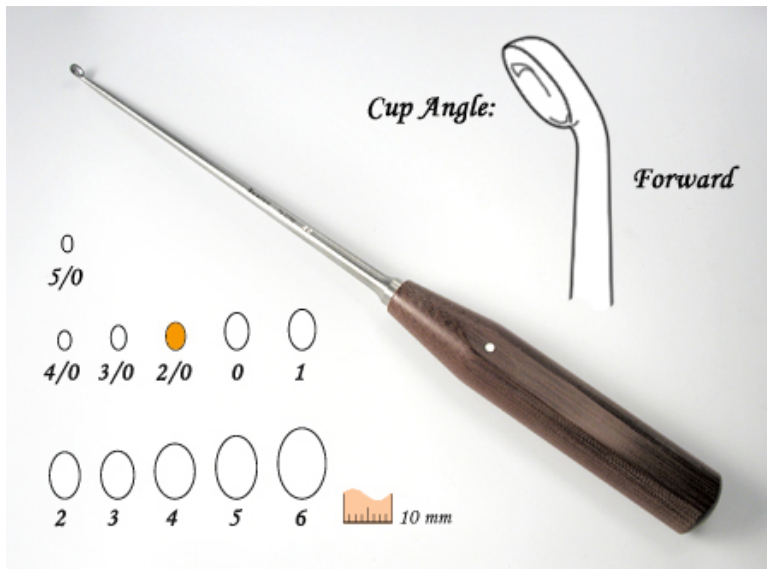

## 76-2750

Curette w/LP handle, fwd, 00

- 280 mm overall length
- Slender 160 mm long shaft
- "Slim Grip" Linen Phenolic Handle, 120mm long
- Forward Angled Cup
- #00 Cup size

Bone Curette, with linen phenolic handle, forward angled, 270mm, 00