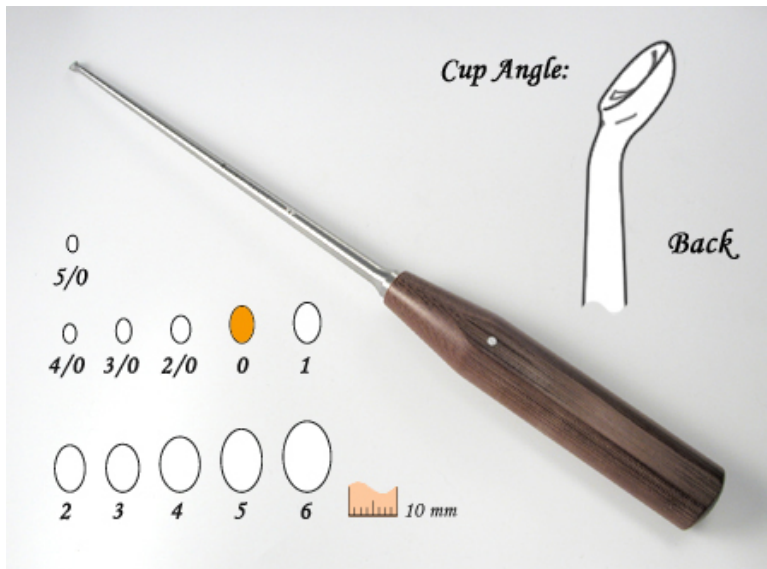

76-2775

Curette w/LP handle, back, 0

- 280 mm overall length
- Slender 160 mm long shaft
- "Slim Grip" Linen Phenolic Handle, 120mm long
- Retro Angled Cup
- #0 Cup size

Bone Curette, with linen phenolic handle, angled back, 270mm, 0