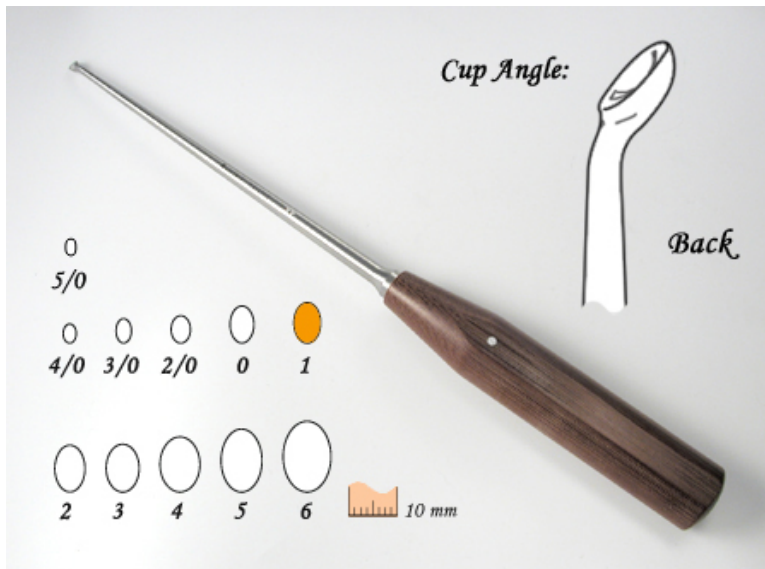

### Curette w/LP handle, back, 1

- 280 mm overall length
- Slender 160 mm long shaft
- "Slim Grip" Linen Phenolic Handle, 120mm long
- Retro Angled Cup
- #1 Cup size

Bone Curette, with linen phenolic handle, angled back, 270mm, 1