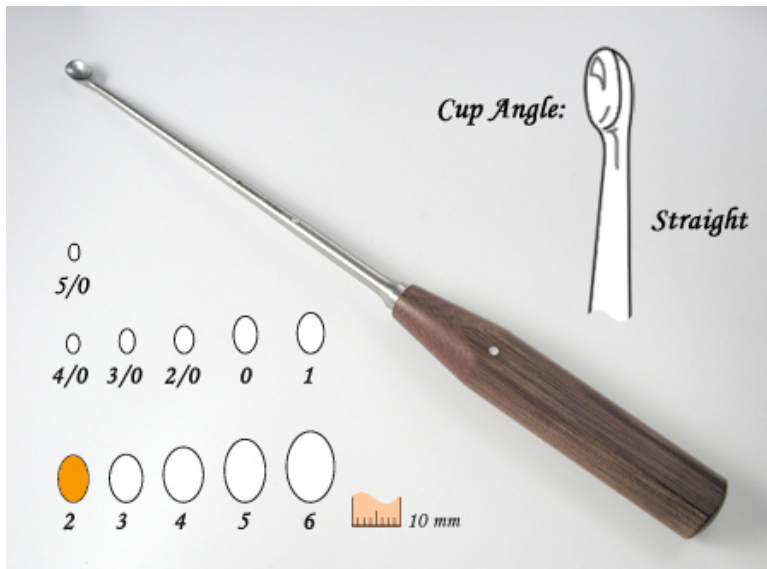

76-2800

Curette w/LP handle, str, 2

- 280 mm overall length
- Slender 160 mm long shaft
- "Slim Grip" Linen Phenolic Handle, 120mm long
- Straight cup
- #2 Cup size

Bone Curette, with linen phenolic handle, straight, 270mm, 2