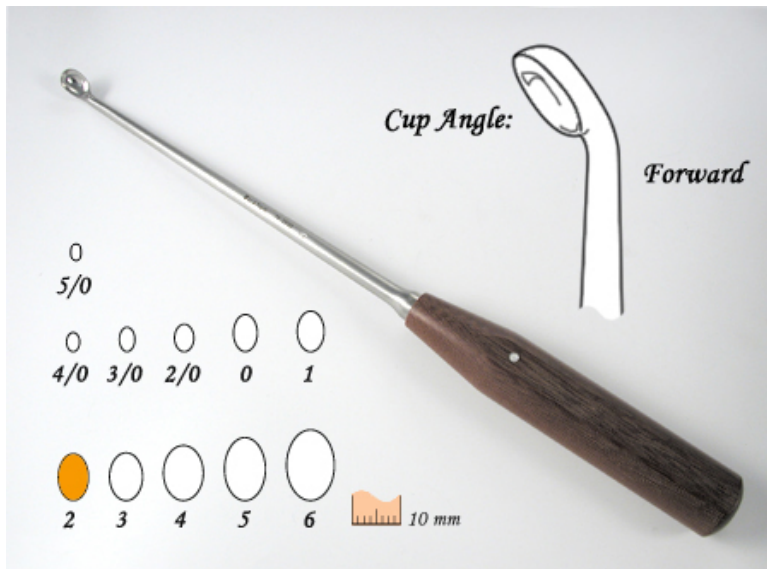

76-2810

Curette w/LP handle, fwd, 2

- 280 mm overall length
- Slender 160 mm long shaft
- "Slim Grip" Linen Phenolic Handle, 120mm long
- Forward Angled Cup
- #2 Cup size

Bone Curette, with linen phenolic handle, forward angled, 270mm, 2