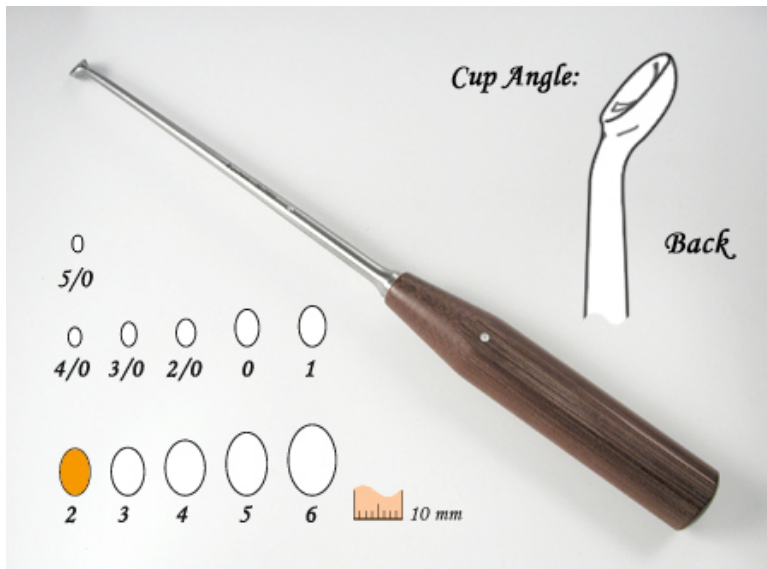

## 76-2815

Curette w/LP handle, back, 2

- 280 mm overall length
- Slender 160 mm long shaft
- "Slim Grip" Linen Phenolic Handle, 120mm long
- Retro Angled Cup
- #2 Cup size

Bone Curette, with linen phenolic handle, angled back, 270mm, 2