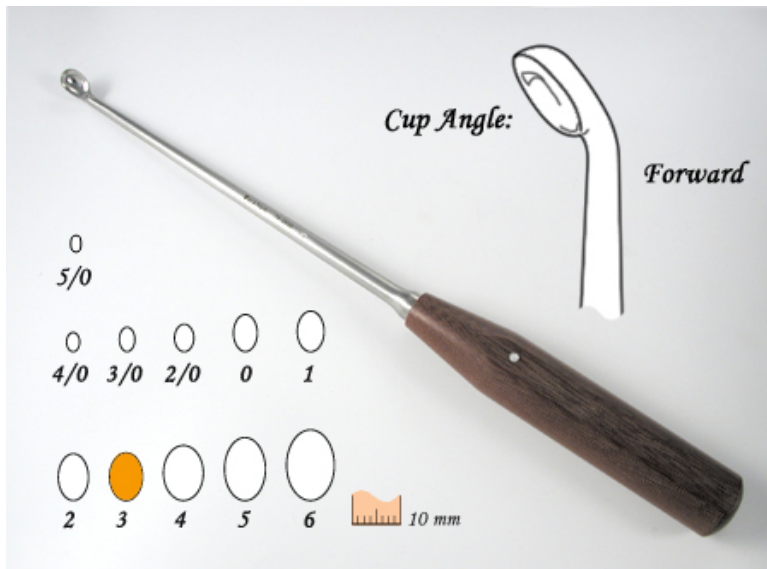

76-2830

Curette w/LP handle, fwd, 3

- 280 mm overall length
- Slender 160 mm long shaft
- "Slim Grip" Linen Phenolic Handle, 120mm long
- Forward Angled Cup
- #3 Cup size

Bone Curette, with linen phenolic handle, forward angled, 270mm, 3