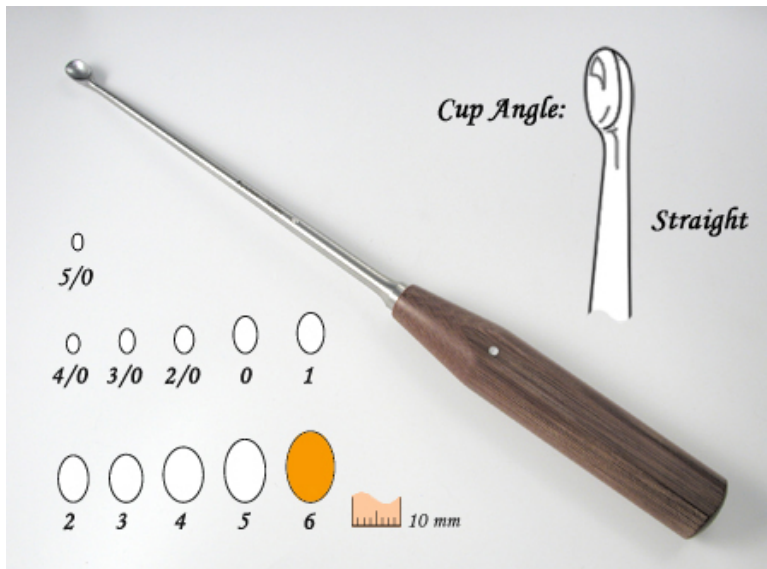

76-2880

Curette w/LP handle, str, 6

- 280 mm overall length
- Slender 160 mm long shaft
- "Slim Grip" Linen Phenolic Handle, 120mm long
- Straight cup
- #6 Cup size

Bone Curette, with linen phenolic handle, straight, 270mm, 6