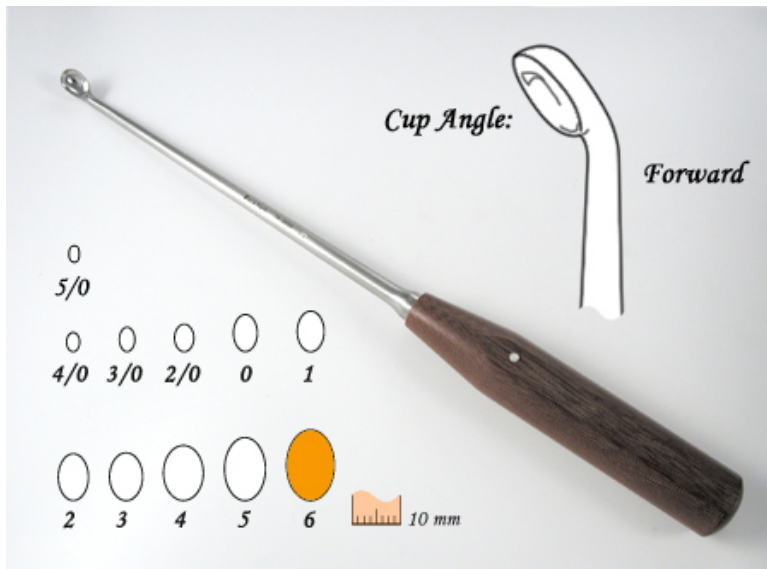

76-2890

Curette w/LP handle, fwd, 6

- 280 mm overall length
- Slender 160 mm long shaft
- "Slim Grip" Linen Phenolic Handle, 120mm long
- Forward Angled Cup
- #6 Cup size

Bone Curette, with linen phenolic handle, forward angled, 270mm, 6