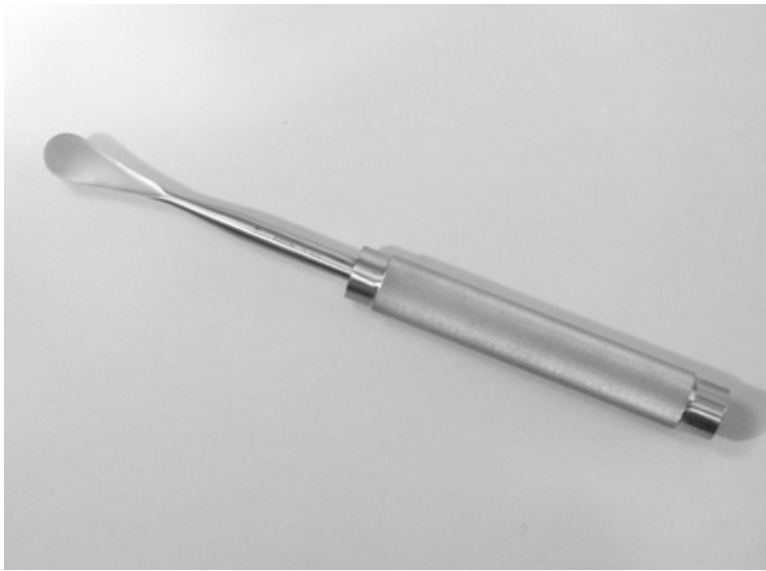

78-3462

Cobb Elevator knurl hndl, 19mm

- Knurled Metal Handle
- 290mm overall length
- 135mm long Shaft
- Weight: 390 grams
- 19 mm width

Cobb Elevator with knurled handle,
19mm