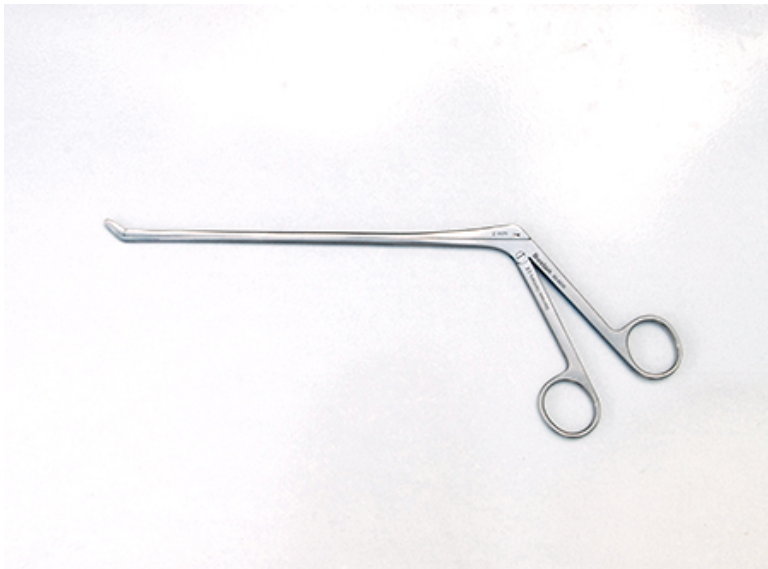

## 83-8241

W'l-Blakesley Rngur, up 45°, 4mm

- Standard IVD
- Tear Drop Cup with Fenestration
- Up 45° Cup Angle
- 200 mm Shaft Length

Weil-Blakesley Rongeur, up 45°,  
4.0mm