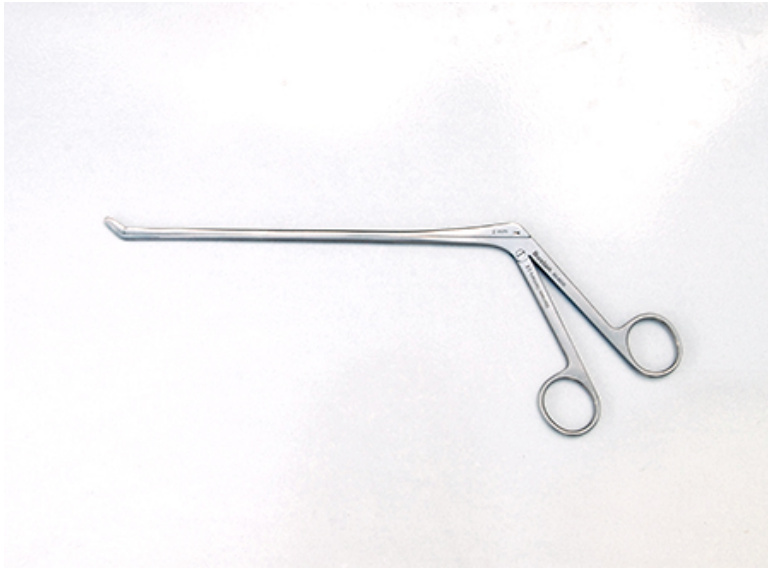

83-8251

Weil-Blakesley Rongeur, up 45°, 4.5mm

- Standard IVD
- Tear Drop Cup with Fenestration
- Up 45° Cup Angle
- 200 mm Shaft Length

Weil-Blakesley Rongeur, up 45°,
4.5mm