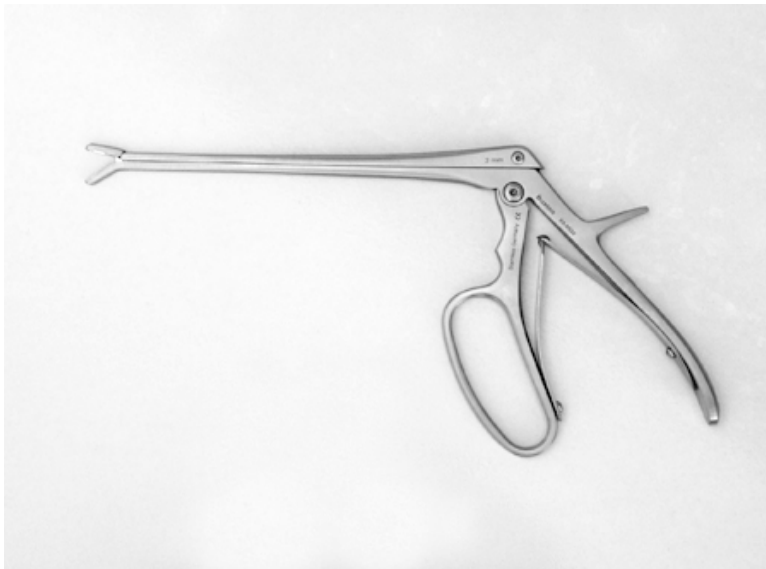

## 83-8822

Ferris-Smith Rongeur, 180x4.0mm, dn

- Standard IVD
- Ferris-Smith
- Down 30° Cup Angle

Ferris-Smith Rongeur, 180x4mm,  
down 30°