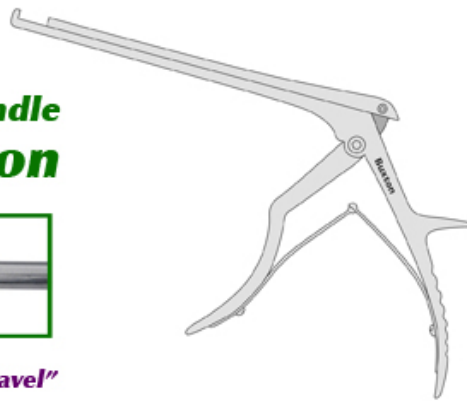

84-2051

LrgHndl Punch, 180x5mm, 90° up

**Large Handle
Kerrison**

16mm bite "travel"

- Larger 16 mm opening
- Up 90° Angled Foot Plate
- 180 mm Shaft Length
- 5 mm bite
- Regular Footplate for Lumbar applications
- Large handle for large hands

Large-Handle Punch, 180x5mm, 90°
up-angled