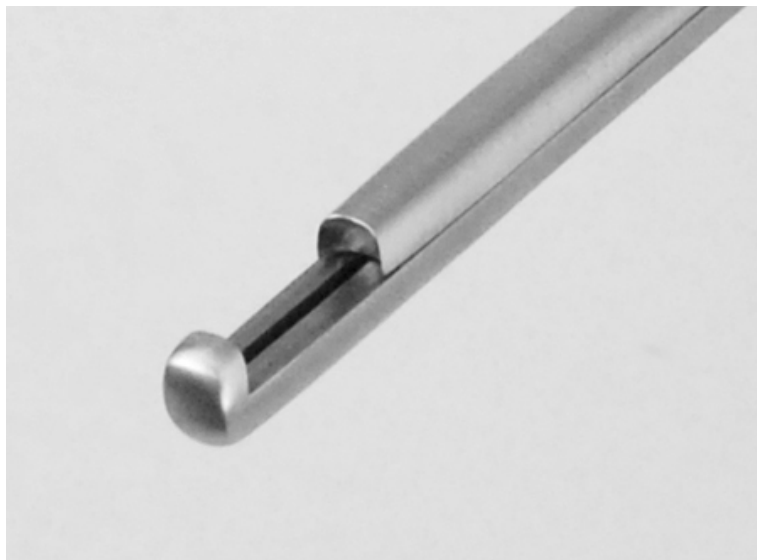

84-2051

LrgHndl Punch, 180x5mm, 90° up

**Large Handle
Kerrison**

16mm bite "travel"

- Larger 16 mm opening
- Up 90° Angled Foot Plate
- 180 mm Shaft Length
- 5 mm bite
- Regular Footplate for Lumbar applications
- Large handle for large hands

Large-Handle Punch, 180x5mm, 90°
up-angled