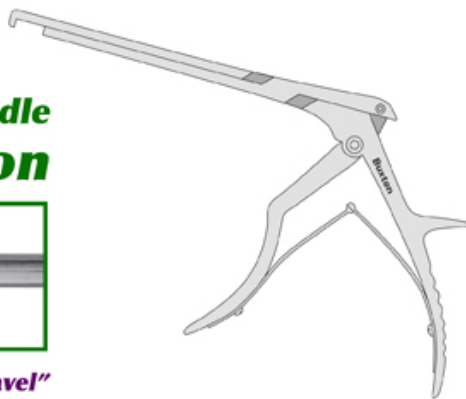

84-2053

LrgHndl Punch, 180x5mm, 90°dwn

**Large Handle
Kerrison**

16mm bite "travel"

- Larger 16 mm opening
- Down 90° Angled Foot Plate
- 180 mm Shaft Length
- 5 mm bite
- Regular Footplate for Lumbar applications
- Large handle for large hands

Large-Handle Punch, 180x5mm, 90°
down-angled