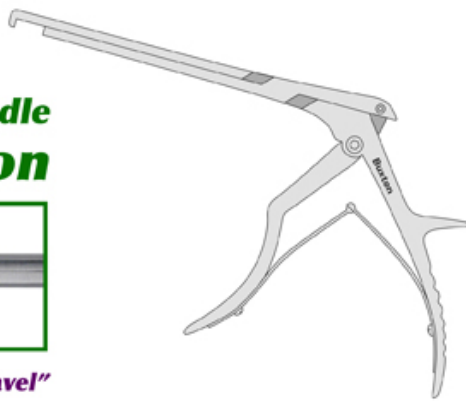

84-2063

LrgHndl Punch, 180x6mm, 90°dwn

**Large Handle
Kerrison**

16mm bite "travel"

- Larger 16 mm opening
- Down 90° Angled Foot Plate
- 180 mm Shaft Length
- 6 mm bite
- Regular Footplate for Lumbar applications
- Large handle for large hands

Large-Handle Punch, 180x6mm, 90°
down-angled